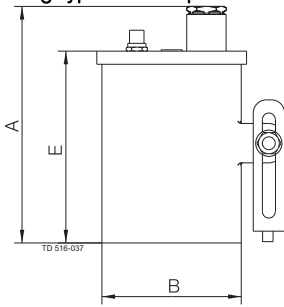

miniVISION Light Fitting type 53 with push button.

A	B	E
90	53	73

Sight Glass acc. to DIN 28120 with miniVISION type 53.

DN	A	B	C	D	E	Weight (kg)
100	90	53	87	90	73	0.30
125	90	53	100	90	73	0.30
150	90	53	112	90	73	0.30

Sight glass LKS 78 and 120 with miniVISION type 53.

LKS size	A	B	C	D	E	Weight (kg)
78	90	53	48	72	73	0.30
120	90	53	69	72	73	0.30

Union Sight Glass based on DIN 11851 with miniVISION type 53.

DN	A	B	C	D	E	Weight (kg)
65	90	53	39	72	73	0.30
100	90	53	57	72	73	0.30
125	90	53	69	72	73	0.30

DN	A	B	C	D
78	141	134	117	70

Union Sight Glass based on DIN 11851 with miniVISION type 70.

DN	A	B	C	D
65	141	134	117	70

Note! For size DN 65 (only).

Ordering

When ordering, please state the following:

- Type and size of sight glass on which the luminaire has to be mounted.
- Power.
- Sight Glass type to be delivered with the light fitting, if needed.