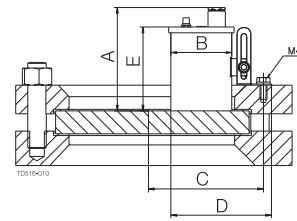

miniVISION Light Fitting type 53 with push button.

A	B	E
90	53	73

Sight Glass acc. to DIN 28120 with miniVISION type 53.

DN	A	B	C	D	E	Weight (kg)
100	90	53	87	90	73	0.30
125	90	53	100	90	73	0.30
150	90	53	112	90	73	0.30

Sight glass LKS 78 and 120 with miniVISION type 53.

LKS size	A	B	C	D	E	Weight (kg)
78	90	53	48	72	73	0.30
120	90	53	69	72	73	0.30

Union Sight Glass based on DIN 11851 with miniVISION type 53.

DN	A	B	C	D	E	Weight (kg)
65	90	53	39	72	73	0.30
100	90	53	57	72	73	0.30
125	90	53	69	72	73	0.30

DN	A	B	C	D
78	141	134	117	70

Union Sight Glass based on DIN 11851 with miniVISION type 70.

DN	A	B	C	D
65	141	134	117	70

Note! For size DN 65 (only).

Ordering

When ordering, please state the following:

- Type and size of sight glass on which the luminaire has to be mounted.
- Power.
- Sight Glass type to be delivered with the light fitting, if needed.