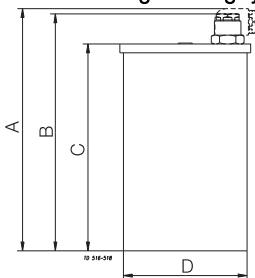

miniVISION Light Fitting type 70.