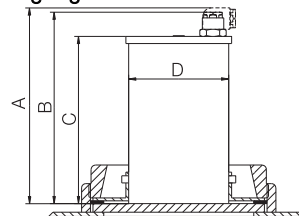

Sight glass LKS 78 and 120 with miniVISION type 53.

LKS size	A	B	C	D	E	Weight (kg)
78	90	53	48	72	73	0.30
120	90	53	69	72	73	0.30

Union Sight Glass based on DIN 11851 with miniVISION type 53.

DN	A	B	C	D	E	Weight (kg)
65	90	53	39	72	73	0.30
100	90	53	57	72	73	0.30
125	90	53	69	72	73	0.30

Sight glass LKS 105 with miniVISION type 53.

A	B	C	D	E
90	53	59	72	73

miniVISION Light Fitting type 70.

A	B	C	D
141	134	117	70

Sight glass LKS 105 with miniVISION type 70.

A	B	C	D
141	134	117	70

Sight glass LKS 78 with miniVISION type 70.

DN	A	B	C	D
78	141	134	117	70

Union Sight Glass based on DIN 11851 with miniVISION type 70.

DN	A	B	C	D
65	141	134	117	70

Note! For size DN 65 (only).

Ordering

When ordering, please state the following:

- Type and size of sight glass on which the luminaire has to be mounted.
- Power.
- Sight Glass type to be delivered with the light fitting, if needed.