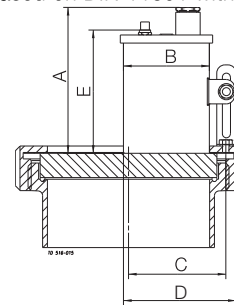

miniVISION Light Fitting type 53 with push button.

A	B	E
90	53	73

Sight Glass acc. to DIN 28120 with miniVISION type 53.

DN	A	B	C	D	E	Weight (kg)
100	90	53	87	90	73	0.30
125	90	53	100	90	73	0.30
150	90	53	112	90	73	0.30

Sight glass LKS 78 and 120 with miniVISION type 53.

LKS size	A	B	C	D	E	Weight (kg)
78	90	53	48	72	73	0.30
120	90	53	69	72	73	0.30

Union Sight Glass based on DIN 11851 with miniVISION type 53.

DN	A	B	C	D	E	Weight (kg)
65	90	53	39	72	73	0.30
100	90	53	57	72	73	0.30
125	90	53	69	72	73	0.30

DN	A	B	C	D
78	141	134	117	70

Union Sight Glass based on DIN 11851 with miniVISION type 70.

DN	A	B	C	D
65	141	134	117	70

Note! For size DN 65 (only).

Ordering

When ordering, please state the following:

- Type and size of sight glass on which the luminaire has to be mounted.
- Power.
- Sight Glass type to be delivered with the light fitting, if needed.