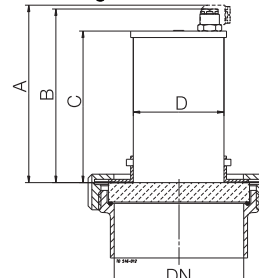

Sight glass LKS 78 and 120 with miniVISION type 53.

LKS size	A	B	C	D	E	Weight (kg)
78	90	53	48	72	73	0.30
120	90	53	69	72	73	0.30

Union Sight Glass based on DIN 11851 with miniVISION type 53.

DN	A	B	C	D	E	Weight (kg)
65	90	53	39	72	73	0.30
100	90	53	57	72	73	0.30
125	90	53	69	72	73	0.30

Sight glass LKS 105 with miniVISION type 53.

A	B	C	D	E
90	53	59	72	73

miniVISION Light Fitting type 70.

A	B	C	D
141	134	117	70

Sight glass LKS 105 with miniVISION type 70.

A	B	C	D
141	134	117	70

Sight glass LKS 78 with miniVISION type 70.

DN	A	B	C	D
78	141	134	117	70

Union Sight Glass based on DIN 11851 with miniVISION type 70.

DN	A	B	C	D
65	141	134	117	70

Note! For size DN 65 (only).

Ordering

When ordering, please state the following:

- Type and size of sight glass on which the luminaire has to be mounted.
- Power.
- Sight Glass type to be delivered with the light fitting, if needed.