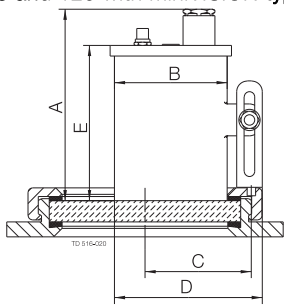

miniVISION Light Fitting type 53 with push button.

A	B	E
90	53	73

Sight Glass acc. to DIN 28120 with miniVISION type 53.

DN	A	B	C	D	E	Weight (kg)
100	90	53	87	90	73	0.30
125	90	53	100	90	73	0.30
150	90	53	112	90	73	0.30

Sight glass LKS 78 and 120 with miniVISION type 53.

LKS size	A	B	C	D	E	Weight (kg)
78	90	53	48	72	73	0.30
120	90	53	69	72	73	0.30

Union Sight Glass based on DIN 11851 with miniVISION type 53.

DN	A	B	C	D	E	Weight (kg)
65	90	53	39	72	73	0.30
100	90	53	57	72	73	0.30
125	90	53	69	72	73	0.30

DN	A	B	C	D
78	141	134	117	70

Union Sight Glass based on DIN 11851 with miniVISION type 70.

DN	A	B	C	D
65	141	134	117	70

Note! For size DN 65 (only).

Ordering

When ordering, please state the following:

- Type and size of sight glass on which the luminaire has to be mounted.
- Power.
- Sight Glass type to be delivered with the light fitting, if needed.