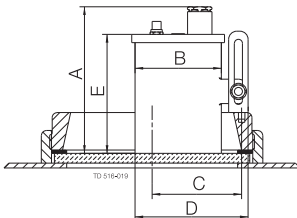

Sight glass LKS 105 with miniVISION type 53.