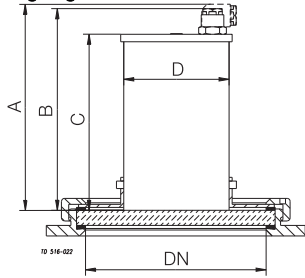

Sight glass LKS 78 and 120 with miniVISION type 53.

LKS size	A	B	C	D	E	Weight (kg)
78	90	53	48	72	73	0.30
120	90	53	69	72	73	0.30

Union Sight Glass based on DIN 11851 with miniVISION type 53.

DN	A	B	C	D	E	Weight (kg)
65	90	53	39	72	73	0.30
100	90	53	57	72	73	0.30
125	90	53	69	72	73	0.30

Sight glass LKS 105 with miniVISION type 53.

A	B	C	D	E
90	53	59	72	73

miniVISION Light Fitting type 70.

A	B	C	D
141	134	117	70

Sight glass LKS 105 with miniVISION type 70.

A	B	C	D
141	134	117	70

Sight glass LKS 78 with miniVISION type 70.

DN	A	B	C	D
78	141	134	117	70

Union Sight Glass based on DIN 11851 with miniVISION type 70.

DN	A	B	C	D
65	141	134	117	70

Note! For size DN 65 (only).

Ordering

When ordering, please state the following:

- Type and size of sight glass on which the luminaire has to be mounted.
- Power.
- Sight Glass type to be delivered with the light fitting, if needed.